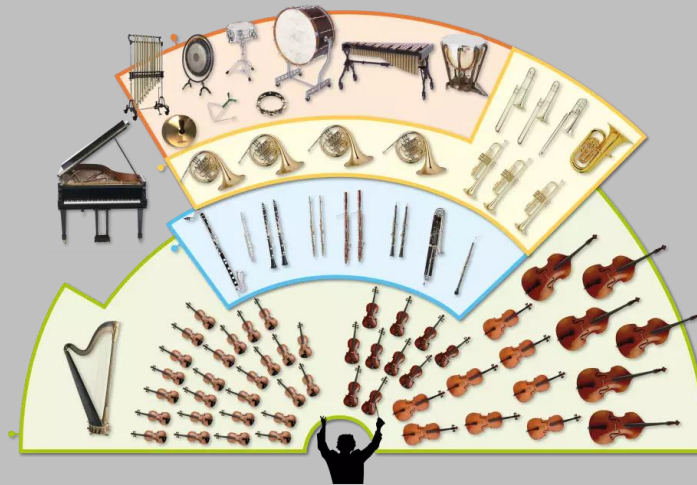

Peter and the Wolf by Sergei Prokofiev

Played by the Vancouver Symphony Orchestra

If you've ever heard the story, "The Boy Who Cried Wolf", this is the musical version of this Russian Folk Tale. Hope you enjoy this story, where instruments represent each character.

Woodwind Instrument Family

A reed creates the fipple effect in many woodwind instruments.

The woodwind instruments are located in the centre of an orchestra.

A saxophone is usually played with a concert band and not with an orchestra.